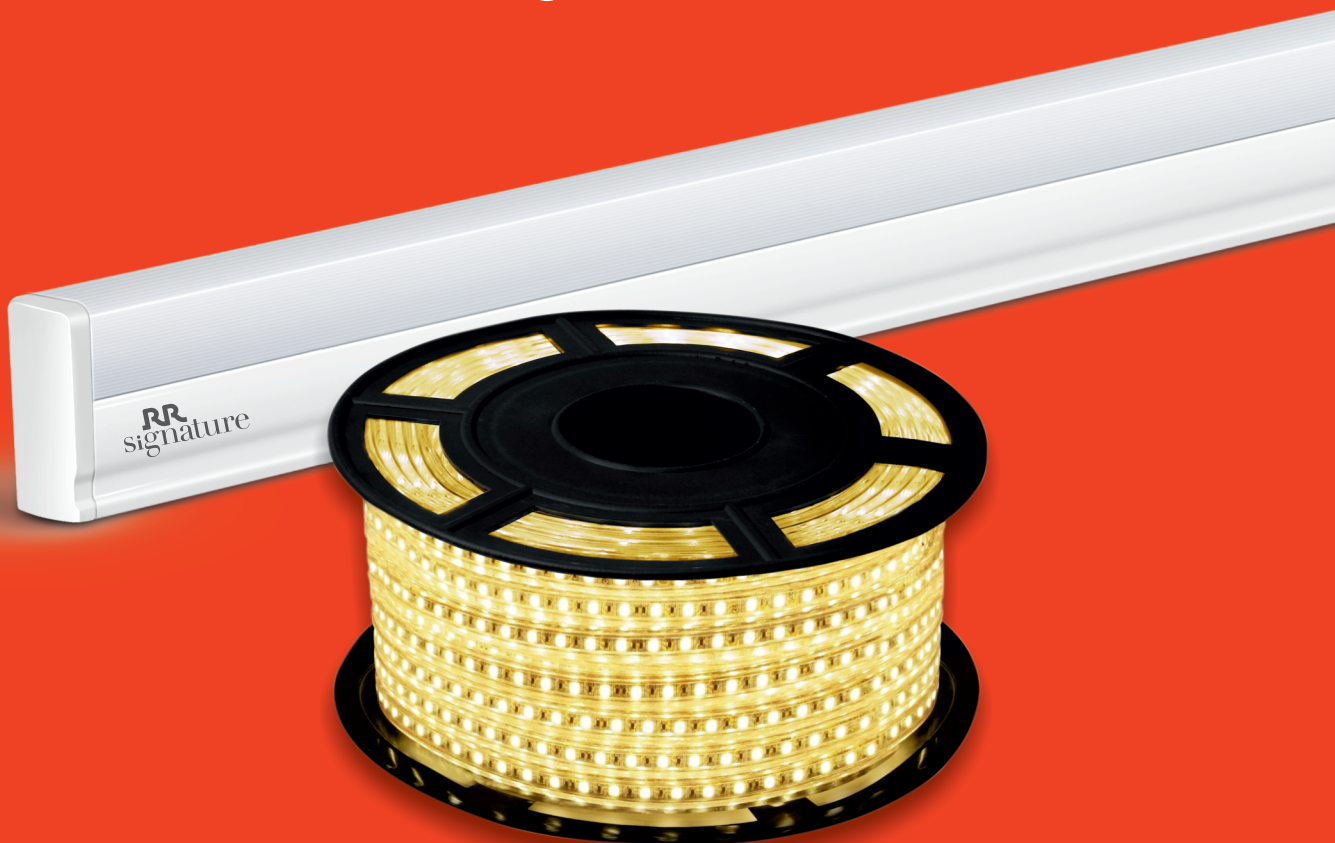

LUMINOUS Lighting

IS
NOW

RR signature Lights

Star Dealer LED Price List w.e.f. 1st Jan 2024

Signature LED Designer Lamps

MODEL	TYPE	COLOR	EFFICACY	MRP (incl. GST)
Hazel	Designer Lamp(B22)	CW	92lm/W	₹440.00
Camelia	Designer Lamp(B22)	CW	92lm/W	₹440.00

Small Size LED Battens for Mirrors/Dressing tables

MODEL	LENGTH	COLOR	EFFICACY	MRP (incl. GST)
5W LED Batten	~1-Feet	CW	100lm/W	₹455.00
10W LED Batten	~2-Feet	CW	100lm/W	₹515.00

Regular Size LED Battens for Homes

MODEL	LENGTH	COLOR	EFFICACY	MRP (incl. GST)
20W DuraGlo LED Batten	~4-Feet	CW	100lm/W	₹625.00
20W Duraglo Lite LED Batten	~1100mm	CW/WW	100lm/W	₹599.00
20W Duraglo Lite LED Batten NEW	~1100mm	CW/WW	100lm/W	₹599.00
22W LED Batten Duraglo Plus	~4-Feet	CW	100lm/W	₹390.00
22W LED Batten SpectraGlo #	~4-Feet	CW	100lm/W	₹440.00
24W LED Batten SpectraGlo Plus (Plastic)	~4-Feet	CW	100lm/W	₹590.00
36W LED Batten MaxiGlo	~4-Feet	CW	100lm/W	₹999.00

Premium Ambience / Usage LED Battens for Homes

MODEL	LENGTH	COLOR	EFFICACY	MRP (incl. GST)
Color LED Batten (20W)	~4-Feet	Red / Green / Blue / Pink	NA	₹650.00
Color LED Batten DuraGlo Lite (20W)	~1100mm	Red / Green / Blue / Pink	NA	₹650.00